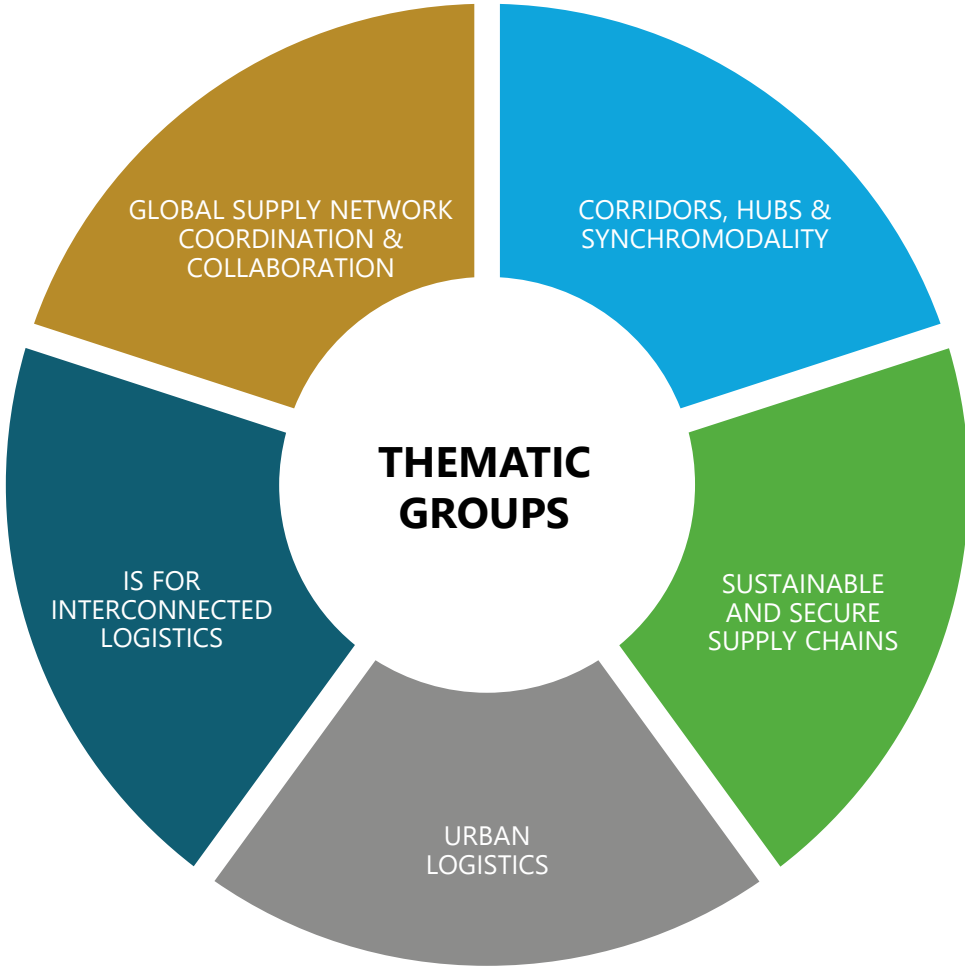

VIL
EMPOWERING
LOGISTICS

INTEGRATING THE PHYSICAL INTERNET ROADMAP INTO A LOGISTIC'S CLUSTER STRATEGY

VIL: FLANDERS SPEARHEAD CLUSTER FOR LOGISTICS

**FLANDERS
INNOVATION &
ENTREPRENEURSHIP**

Clusters for Growth

Logistics service
providers
&
industry

Synchronicity

VIL

ETP-ALICE

Moving towards the PI

Development

ICON (Regional) & Horizon Programmes (EU)

Pilot & Demo

O&O and COOCK (Regional)

Research

ICON & cSBO (Regional)
Horizon Programmes (EU)

Physical Internet vision

cSBO (Regional)

Fundamental Research

Log!Ville: open experience center fostering innovation

Digital experience center

- Visualized and personalized experience of future logistics 2030 - 2050
- Visitors will be inspired to interactively discover new innovative futures

Physical demonstration center

- The physical demonstration center is a logistics playground for companies to test and discover new innovations in logistics
- Visitors will be guided by an innovation ambassador to receive qualitative information.
- Partners will demonstrate progressive applications from their innovation booth