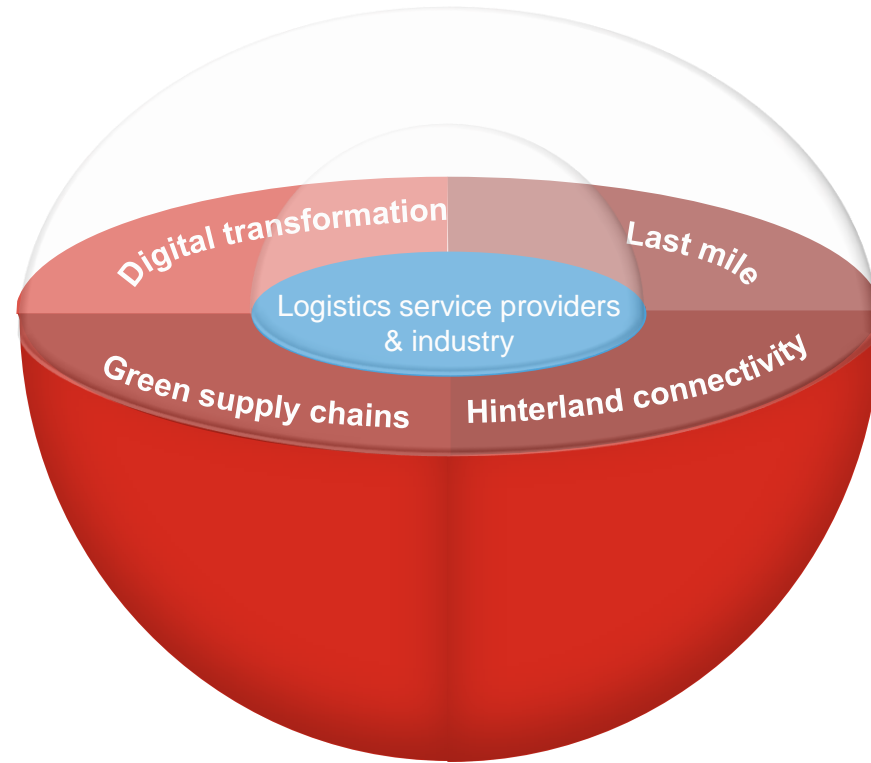

VIL
EMPOWERING
LOGISTICS

INTEGRATING THE PHYSICAL INTERNET ROADMAP INTO A LOGISTIC'S CLUSTER STRATEGY

VIL: FLANDERS SPEARHEAD CLUSTER FOR LOGISTICS

**FLANDERS
INNOVATION &
ENTREPRENEURSHIP**

Clusters for Growth

Logistics service
providers
&
industry

Synchronicity

VIL

ETP-ALICE

Moving towards the PI

Development

ICON (Regional) & Horizon Programmes (EU)

Pilot & Demo

- Visualized and personalized experience of future logistics 2030 - 2050
- Visitors will be inspired to interactively discover new innovative futures

Physical demonstration center

- The physical demonstration center is a logistics playground for companies to test and discover new innovations in logistics
- Visitors will be guided by an innovation ambassador to receive qualitative information.
- Partners will demonstrate progressive applications from their innovation booth