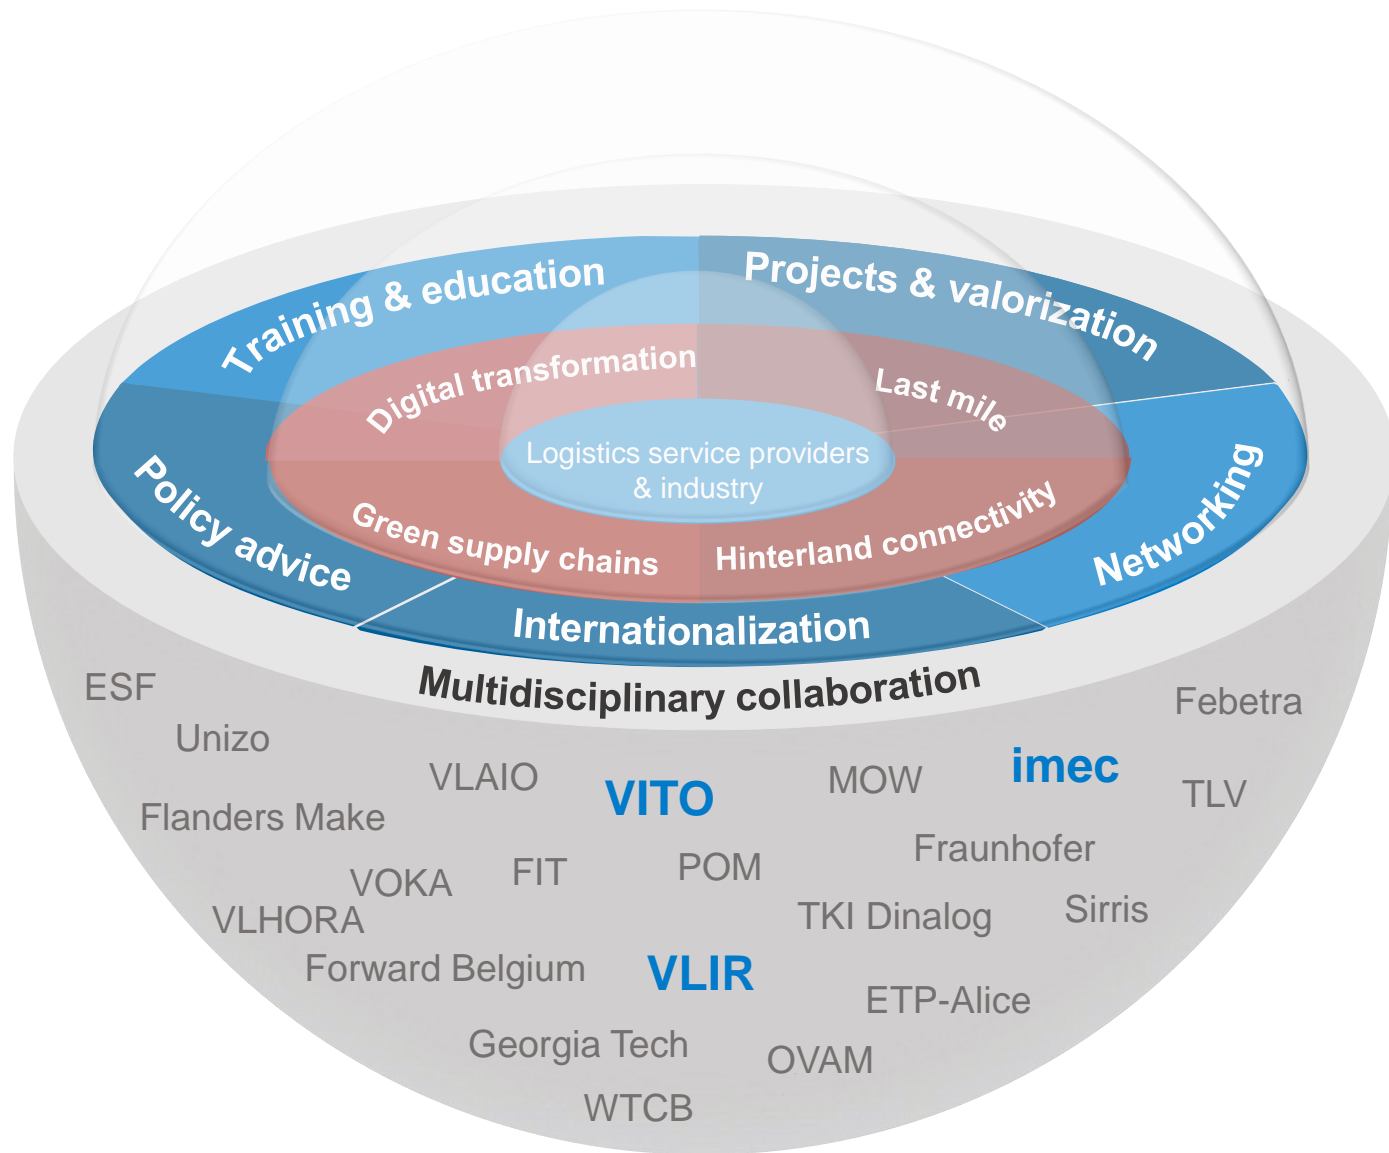

VIL
EMPOWERING
LOGISTICS

INTEGRATING THE PHYSICAL INTERNET ROADMAP INTO A LOGISTIC'S CLUSTER STRATEGY

VIL: FLANDERS SPEARHEAD CLUSTER FOR LOGISTICS

**FLANDERS
INNOVATION &
ENTREPRENEURSHIP**

Clusters for Growth

Logistics service
providers
&
industry

Synchronicity

VIL

ETP-ALICE

Moving towards the PI

Development

ICON (Regional) & Horizon Programmes (EU)

Pilot & Demo

O&O and COOCK (Regional)

Research

ICON & cSBO (Regional)
Horizon Programmes (EU)

Physical Internet vision

cSBO (Regional)

Fundamental Research

Log!Ville: open experience center fostering innovation

Digital experience center

- Visualized and personalized experience of future logistics 2030 - 2050
- Visitors will be inspired to interactively discover new innovative futures

Physical demonstration center

- The physical demonstration center is a logistics playground for companies to test and discover new innovations in logistics
- Visitors will be guided by an innovation ambassador to receive qualitative information.
- Partners will demonstrate progressive applications from their innovation booth