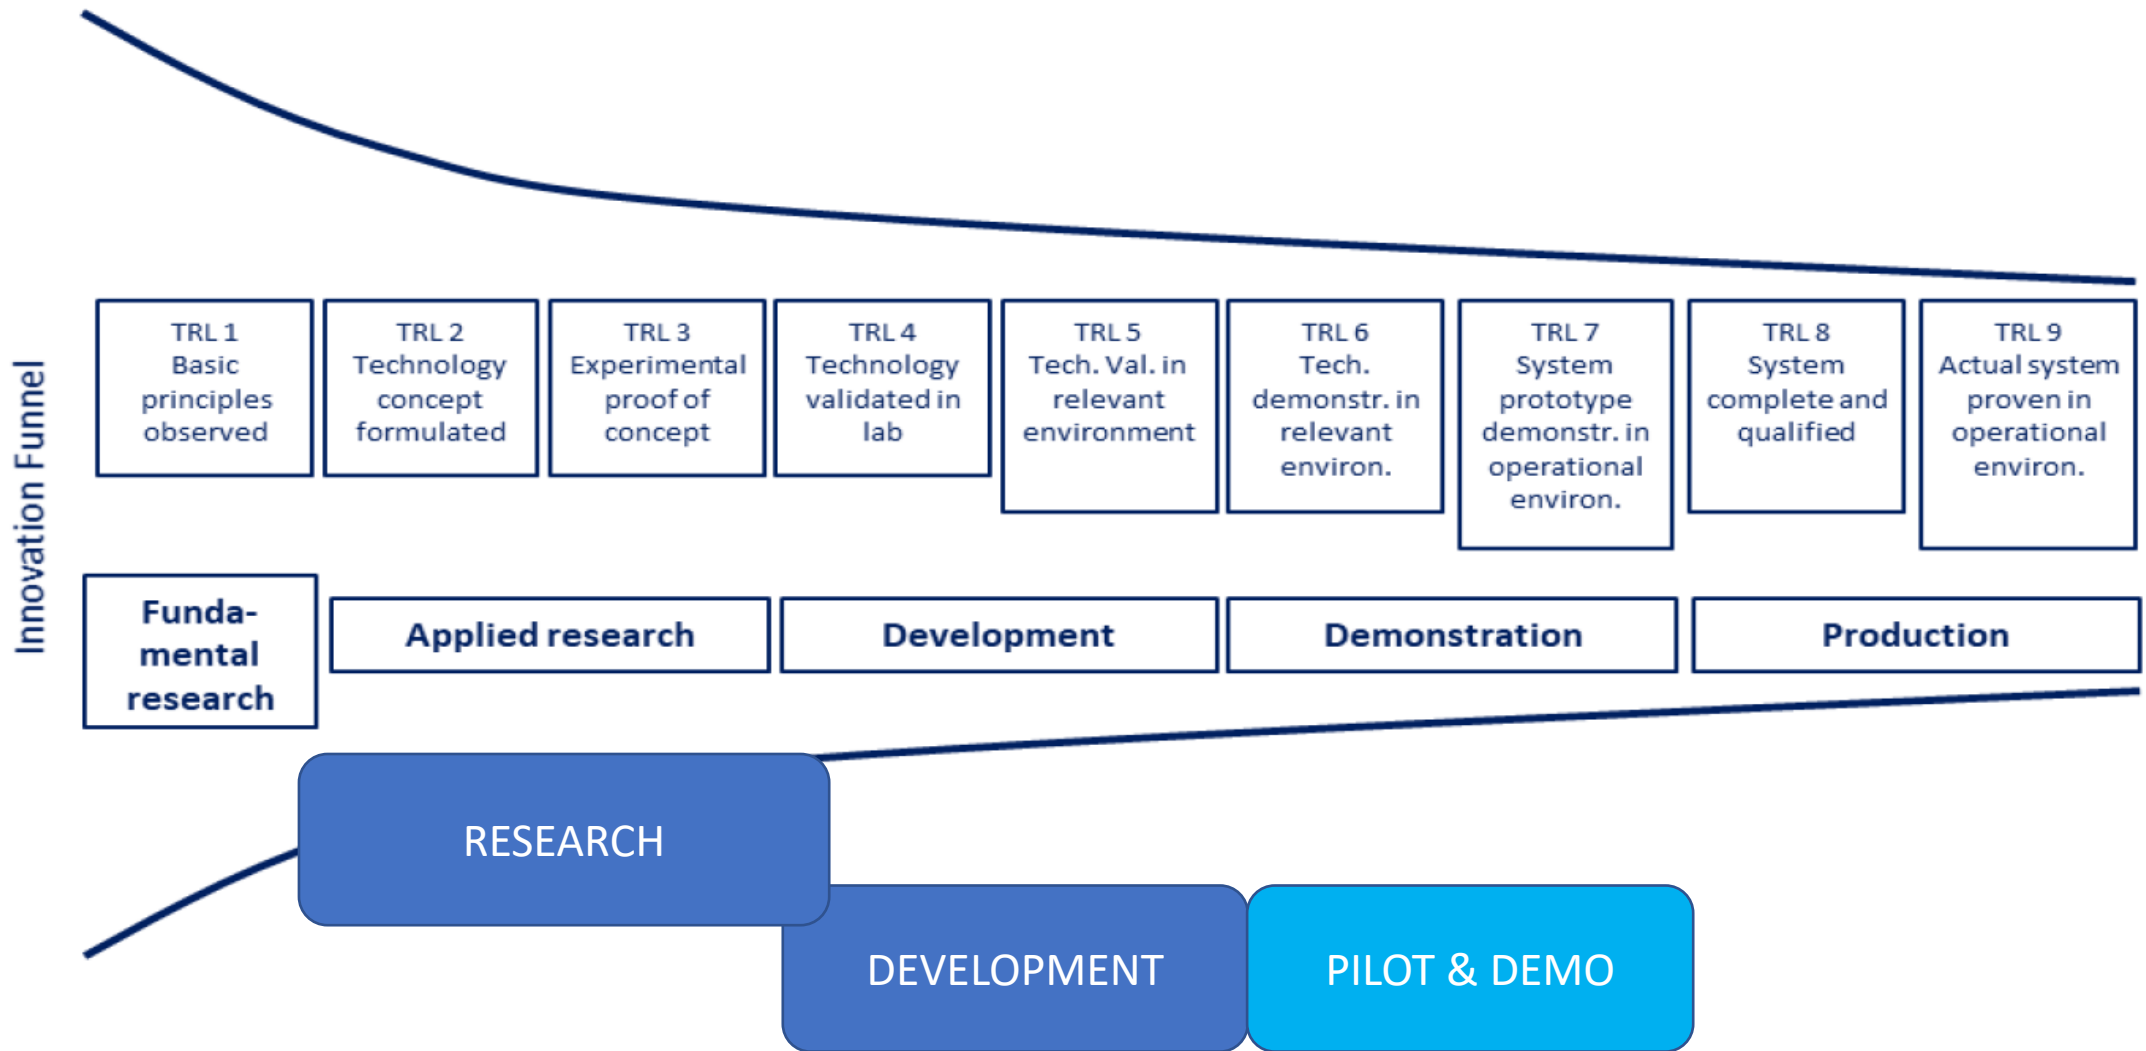

Logistics service
providers
&
industry

Synchronicity

VIL

ETP-ALICE

Moving towards the PI

Development

ICON (Regional) & Horizon Programmes (EU)

Pilot & Demo

O&O and COOCK (Regional)

Research

ICON & cSBO (Regional)
Horizon Programmes (EU)

Physical Internet vision

cSBO (Regional)

Fundamental Research

Log!Ville: open experience center fostering innovation

Digital experience center

- Visualized and personalized experience of future logistics 2030 - 2050
- Visitors will be inspired to interactively discover new innovative futures

Physical demonstration center

- The physical demonstration center is a logistics playground for companies to test and discover new innovations in logistics
- Visitors will be guided by an innovation ambassador to receive qualitative information.
- Partners will demonstrate progressive applications from their innovation booth

From threat to PI solution

- Threats & challenges
- Interactively explore solutions
- Introduce vision of PI
- Discuss personal experience with envisioned maturity and mainstream tracks vis-à-vis PI roadmap
- Collaboration in dissemination with POM West-Vlaanderen